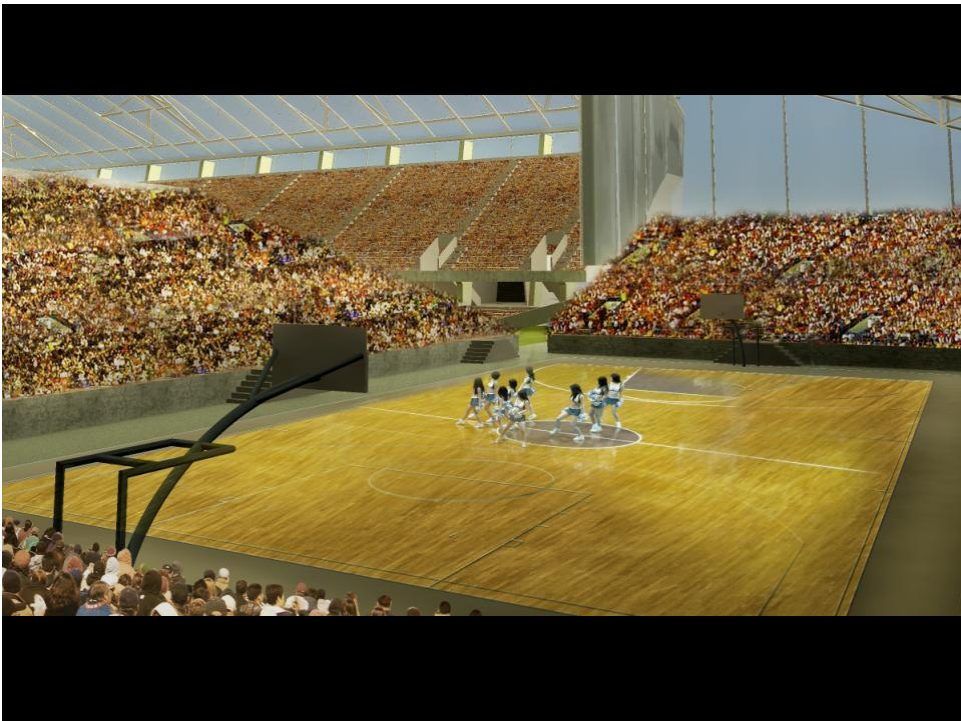

Dunedin Multipurpose Stadium

11th June 2008

	north & South only	maximum event mode
north		
lower tier- all seated		
lower tier- all standing	3,372	
lower tier- 22's seating		672
lower tier- standing outised 22's		1,684
upper tier	5,840	5,840
pwd	40	40
total north	9,252	8,236
south		
lower tier GA	7,332	7,332
lower tier OCR	480	480
lower member bar	714	714
box tier	620	620
lounge tier	1,450	1,450
pwd	58	58
total south	10,654	10,654
east		
temp seating		4,324
temp standing		1,696
pwd		40
west		
temp seating		5,220
Overall Capacity	19,906	30,170
Total seating	16,534	26,790
Total standing	3,372	3,380

Seating Bowl Capacities

East Section

Indicative Storage of Temporary Seats

West Section

Level One Plan- West Stand Spectator Facilities