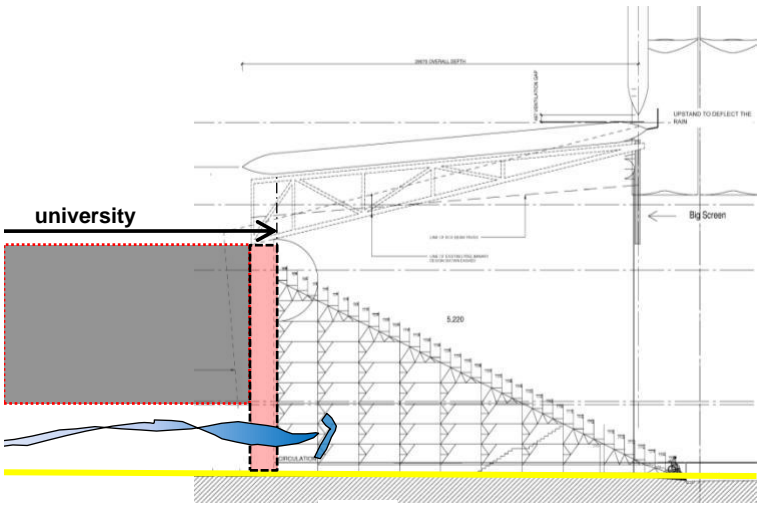

Dunedin Multipurpose Stadium

11th June 2008

	north & South only	maximum event mode
north		
lower tier- all seated		
lower tier- all standing	3,372	
lower tier- 22's seating		672
lower tier- standing outised 22's		1,684
upper tier	5,840	5,840
pwd	40	40
total north	9,252	8,236
south		
lower tier GA	7,332	7,332
lower tier OCR	480	480
lower member bar	714	714
box tier	620	620
lounge tier	1,450	1,450
pwd	58	58
total south	10,654	10,654
east		
temp seating		4,324
temp standing		1,696
pwd		40
west		
temp seating		5,220
Overall Capacity	19,906	30,170
Total seating	16,534	26,790
Total standing	3,372	3,380

Seating Bowl Capacities

East Section

Indicative Storage of Temporary Seats

West Section

Level One Plan- West Stand Spectator Facilities