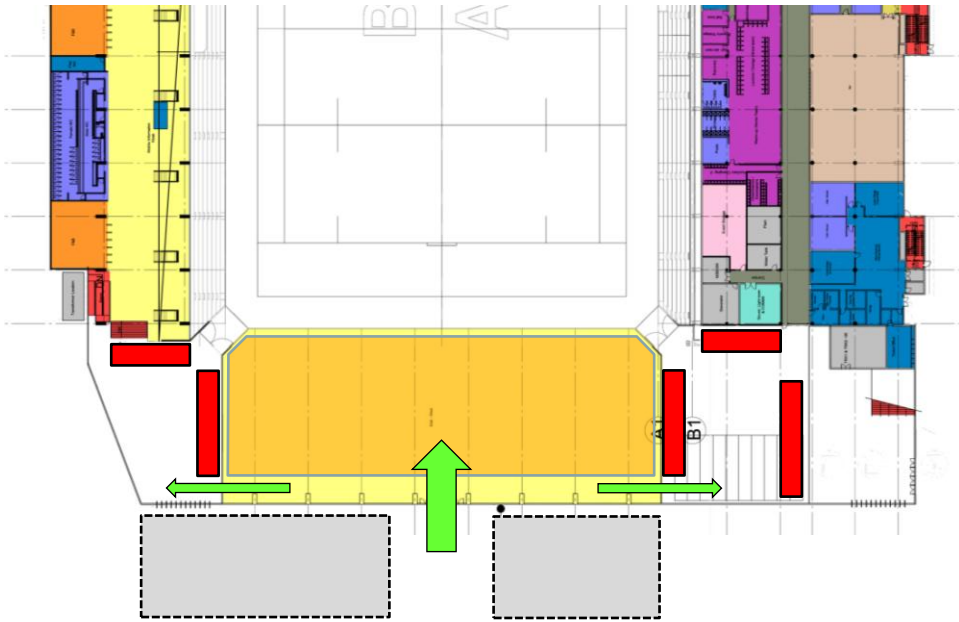

Dunedin Multipurpose Stadium

11th June 2008

	north & South only	maximum event mode
north		
lower tier- all seated		
lower tier- all standing	3,372	
lower tier- 22's seating		672
lower tier- standing outised 22's		1,684
upper tier	5,840	5,840
pwd	40	40
total north	9,252	8,236
south		
lower tier GA	7,332	7,332
lower tier OCR	480	480
lower member bar	714	714
box tier	620	620
lounge tier	1,450	1,450
pwd	58	58
total south	10,654	10,654
east		
temp seating		4,324
temp standing		1,696
pwd		40
west		
temp seating		5,220
Overall Capacity	19,906	30,170
Total seating	16,534	26,790
Total standing	3,372	3,380

Seating Bowl Capacities

East Section

Indicative Storage of Temporary Seats

West Section

Level One Plan- West Stand Spectator Facilities