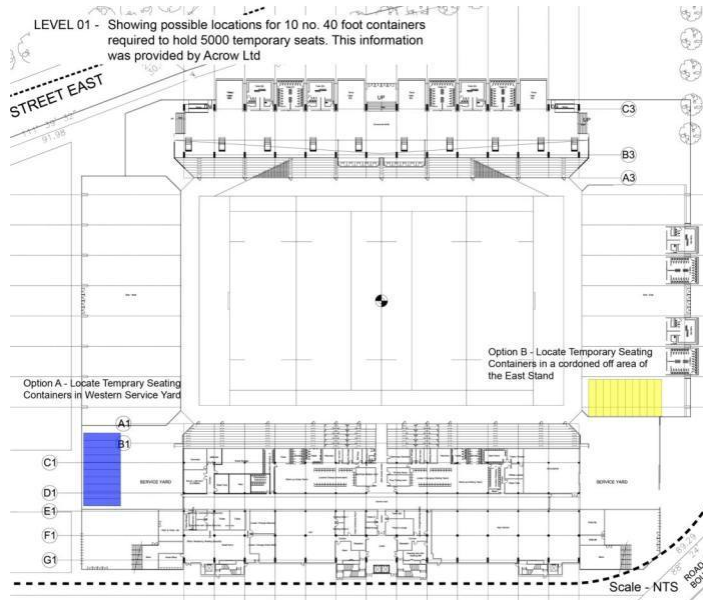

Dunedin Multipurpose Stadium

11th June 2008

	north & South only	maximum event mode
north		
lower tier- all seated		
lower tier- all standing	3,372	
lower tier- 22's seating		672
lower tier- standing outised 22's		1,684
upper tier	5,840	5,840
pwd	40	40
total north	9,252	8,236
south		
lower tier GA	7,332	7,332
lower tier OCR	480	480
lower member bar	714	714
box tier	620	620
lounge tier	1,450	1,450
pwd	58	58
total south	10,654	10,654
east		
temp seating		4,324
temp standing		1,696
pwd		40
west		
temp seating		5,220
Overall Capacity	19,906	30,170
Total seating	16,534	26,790
Total standing	3,372	3,380

Seating Bowl Capacities

East Section

Indicative Storage of Temporary Seats

West Section

Level One Plan- West Stand Spectator Facilities