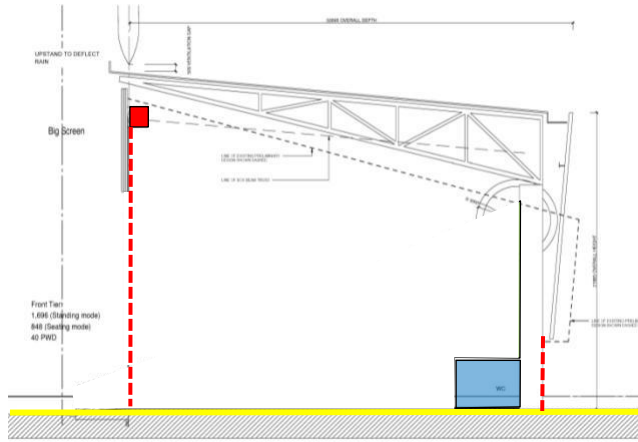

Dunedin Multipurpose Stadium

11th June 2008

	north & South only	maximum event mode
north		
lower tier- all seated		
lower tier- all standing	3,372	
lower tier- 22's seating		672
lower tier- standing outised 22's		1,684
upper tier	5,840	5,840
pwd	40	40
total north	9,252	8,236
south		
lower tier GA	7,332	7,332
lower tier OCR	480	480
lower member bar	714	714
box tier	620	620
lounge tier	1,450	1,450
pwd	58	58
total south	10,654	10,654
east		
temp seating		4,324
temp standing		1,696
pwd		40
west		
temp seating		5,220
Overall Capacity	19,906	30,170
Total seating	16,534	26,790
Total standing	3,372	3,380

Seating Bowl Capacities

East Section

Indicative Storage of Temporary Seats

West Section

Level One Plan- West Stand Spectator Facilities