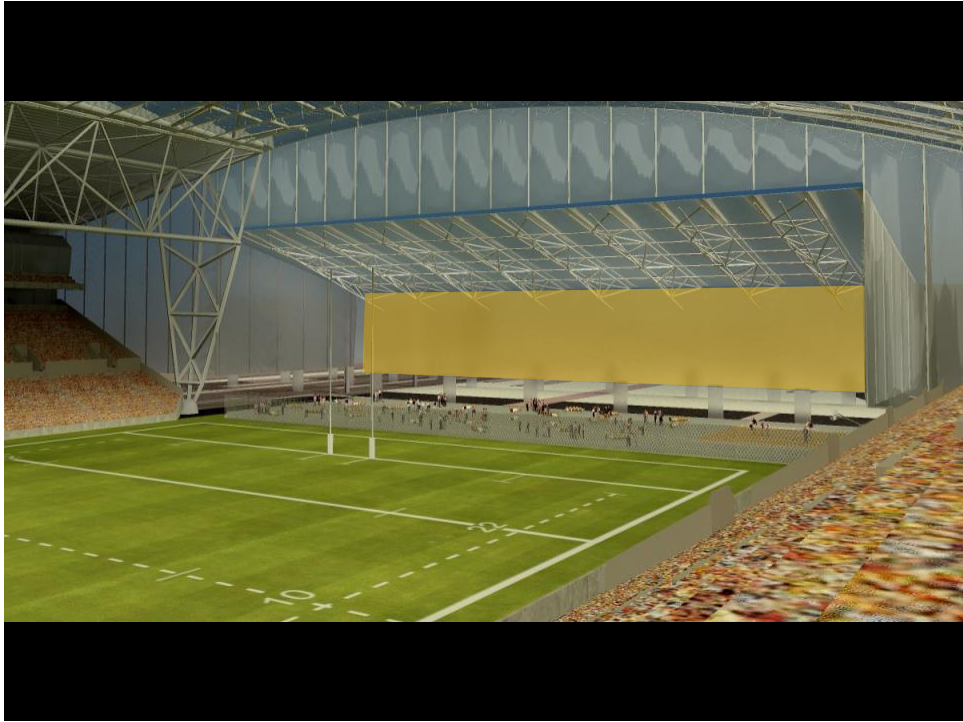

Dunedin Multipurpose Stadium

11th June 2008

	north & South only	maximum event mode
north		
lower tier- all seated		
lower tier- all standing	3,372	
lower tier- 22's seating		672
lower tier- standing outised 22's		1,684
upper tier	5,840	5,840
pwd	40	40
total north	9,252	8,236
south		
lower tier GA	7,332	7,332
lower tier OCR	480	480
lower member bar	714	714
box tier	620	620
lounge tier	1,450	1,450
pwd	58	58
total south	10,654	10,654
east		
temp seating		4,324
temp standing		1,696
pwd		40
west		
temp seating		5,220
Overall Capacity	19,906	30,170
Total seating	16,534	26,790
Total standing	3,372	3,380

Seating Bowl Capacities

East Section

Indicative Storage of Temporary Seats

West Section

Level One Plan- West Stand Spectator Facilities